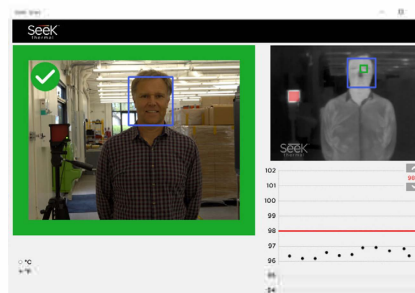

BELOW ALARM TEMPERATURE