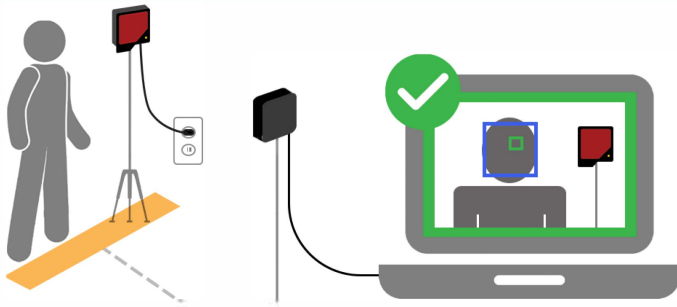

Automated Customer Screening

Customers will seek out establishments that promote their own and worker safety

Seek Scan™

Simple Screening for Safer Communities

Helps businesses, institutions and venues easily screen for skin temperature

>Supports Gov't Public Health Strategies

- Accurate, automated and affordable
- Specifically designed and calibrated for skin temperature measurement
- Enables social distancing
- Perfect for lobbies, hallways and other key access points
- Set a customizable alarm temperature and start screening in minutes

PTS For More Information:
(866) 787-3271
Sales@PTSdcs.com
DATA CENTER SOLUTIONS

One Call Simplifies It All