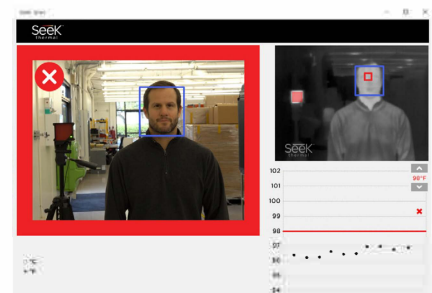

Seek Scan™ is a simple, low cost, thermal imaging system designed to automate body temperature screening using skin temperature as a proxy. Unlike traditional screening methods that require people and contact, Seek Scan enables social distancing, self-measurement and finds the most reliable spot on the face for temperature measurement.

Made in USA with global components.

*Patents Pending

ANALYZING SKIN TEMPERATURE

BELOW ALARM TEMPERATURE

ABOVE ALARM TEMPERATURE