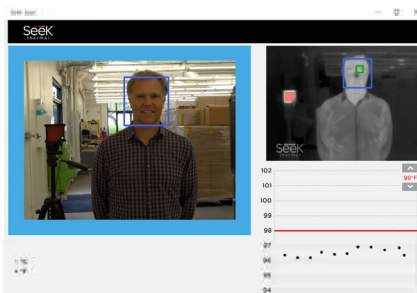

PERFECT FOR:

- Small, Medium and Large Businesses
- Factories and Warehouses
- Hotels
- Restaurants
- Venues, Theaters and Arenas
- Nursing Homes
- Schools and Daycares
- Gyms and other Sports Facilities

Larger Capacity Screening For crowd based temperature measurement systems also available.

Signage Branding Physical and Digital Signage for "Back to Business"

Rentals Available For your personal, family and light gatherings as executive orders are loosened.

Seek Scan™ is a simple, low cost, thermal imaging system designed to automate body temperature screening using skin temperature as a proxy. Unlike traditional screening methods that require people and contact, Seek Scan enables social distancing, self-measurement and finds the most reliable spot on the face for temperature measurement.

The Seek Scan process provides an additional layer of preventive screening and delivers more peace of mind to businesses and institutions and comfort to participants and your clients. Seek Scan provides a log of readings taken.

Made in USA with global components.

*Patents Pending

ANALYZING SKIN TEMPERATURE