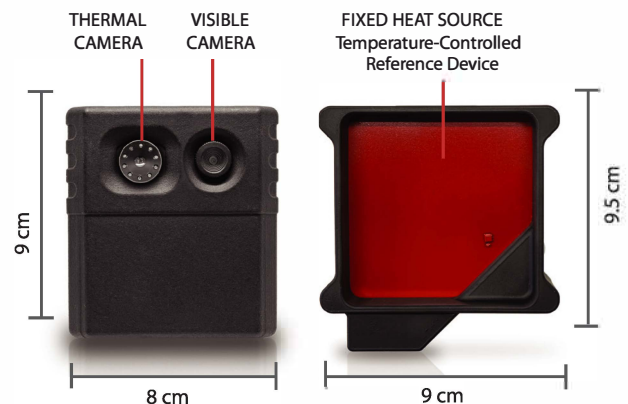

PERFECT FOR:

- Small, Medium and Large Businesses
- Factories and Warehouses
- Hotels
- Restaurants
- Venues, Theaters and Arenas
- Nursing Homes
- Schools and Daycares
- Gyms and other Sports Facilities

Larger Capacity Screening For crowd based temperature measurement systems also available.

Signage Branding Physical and Digital Signage for "Back to Business"

Rentals Available For your personal, family and light gatherings as executive orders are loosened.

Seek Scan™ is a simple, low cost, thermal imaging system designed to automate body temperature screening using skin temperature as a proxy. Unlike traditional screening methods that require people and contact, Seek Scan enables social distancing, self-measurement and finds the most reliable spot on the face for temperature measurement.

The Seek Scan process provides an additional layer of preventive screening and delivers more peace of mind to businesses and institutions and comfort to participants and your clients. Seek Scan provides a log of readings taken.

Made in USA with global components.

*Patents Pending

ANALYZING SKIN TEMPERATURE