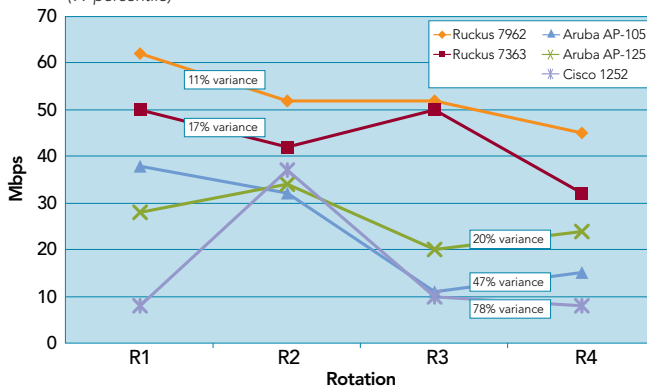

ZoneFlex 7363

- Dual-band, mid-range 802.11n with best-in-class performance
- Low-profile AP
- 3 ports (e.g., in-room Ethernet for client devices)
- 5GHz for Smart Mesh multiple APs

ZoneFlex 7343/7341

- Single-band, mid-range 802.11n with best-in-class performance
- Low-profile AP
- 3 ports (ZF7343) or 1 port (ZF7341) (e.g., in-room Ethernet for client devices)
- Upgrade from 802.11g to 802.11n

Best Performance Where It Matters

7962 shines in challenging real-life locations, the 7363 outperforms ALL other competitors.

The ZoneFlex 7363 typically provides 30% performance increase comparing to the nearest competitor. The ZoneFlex 7962 shows up to 60% performance increase in real-life challenging locations.

Rotational Variance at Video Performance

(99 percentile)

Ruckus APs provide the highest performance with the lowest rotational sensitivity, making them the clear choice for high-density and mixed clients environments.