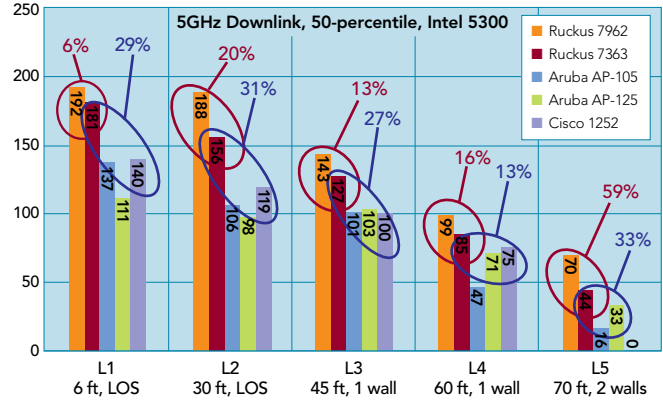

ZoneFlex 7363

- Dual-band, mid-range 802.11n with best-in-class performance
- Low-profile AP
- 3 ports (e.g., in-room Ethernet for client devices)
- 5GHz for Smart Mesh multiple APs

ZoneFlex 7343/7341

- Single-band, mid-range 802.11n with best-in-class performance
- Low-profile AP
- 3 ports (ZF7343) or 1 port (ZF7341) (e.g., in-room Ethernet for client devices)
- Upgrade from 802.11g to 802.11n

Best Performance Where It Matters

7962 shines in challenging real-life locations, the 7363 outperforms ALL other competitors.

The ZoneFlex 7363 typically provides 30% performance increase comparing to the nearest competitor. The ZoneFlex 7962 shows up to 60% performance increase in real-life challenging locations.